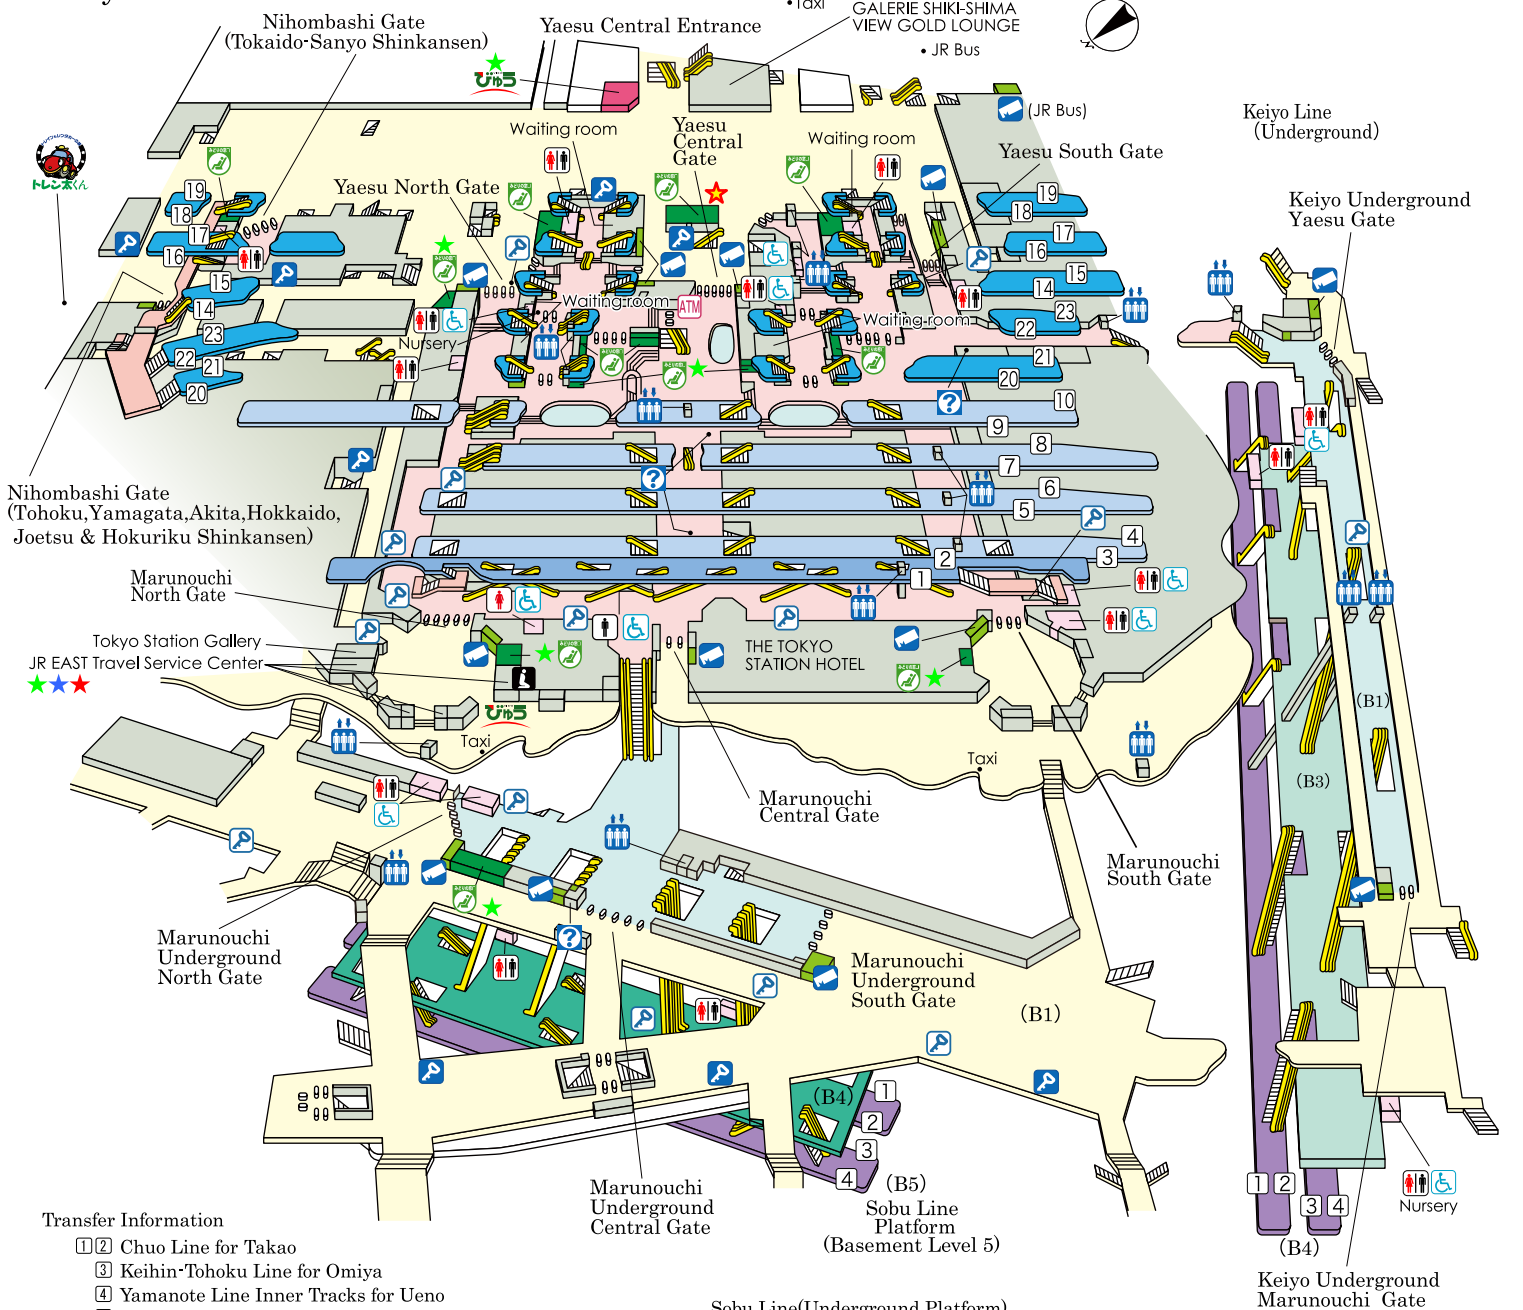

Tokyo Station

Transfer Information

- ①② Chuo Line for Takao
- ③ Keihin-Tohoku Line for Omiya
- ④ Yamanote Line Inner Tracks for Ueno
- ⑤ Yamanote Line Outer Tracks for Shinagawa
- ⑥ Keihin-Tohoku Line for Ofuna
- ⑦⑧ Ueno-Tokyo Line for Utsunomiya, Takasaki, Joban Line
- ⑨⑩ Tokaido Line
- ⑪⑫ Tokaido Line
- ⑬~⑱ Tokaido, San-yo Shinkansen
- ⑲~⑳ Tohoku, Yamagata, Akita, Hokkaido, Joetsu, Hokuriku Shinkansen

Shinkansen

- Sobu Line (Underground Platform)
 - ①②③④ Sobu Line, Yokosuka Line for Boso (Rapid-service Train) for Choshi (Limited Express) "Narita Express" for Narita Airport
- Keiyo Line (Underground Platform)
 - ①②③④ For Boso (Limited Express, Rapid-service Train) Keiyo Line for Maihama, Soga Musashino Line for Maihama, Nishi-Funabashi

©KOTSUSHIMBUNSHA
< as of June 2017 >

JR Reservation Ticket Offices ("Midori-no-madoguchi")	View Plaza	Rent a Car	Coin-operated Lockers (Extra large/large available)
Ticket Vending Machines	Elevator	Information Center	Coin-operated Lockers (Midsized/standard only)
Restroom	Facility for the Handicapped	Escalator	Gate
ATM : ATM for International Cards	Prayer Room		1 Track (Platform)