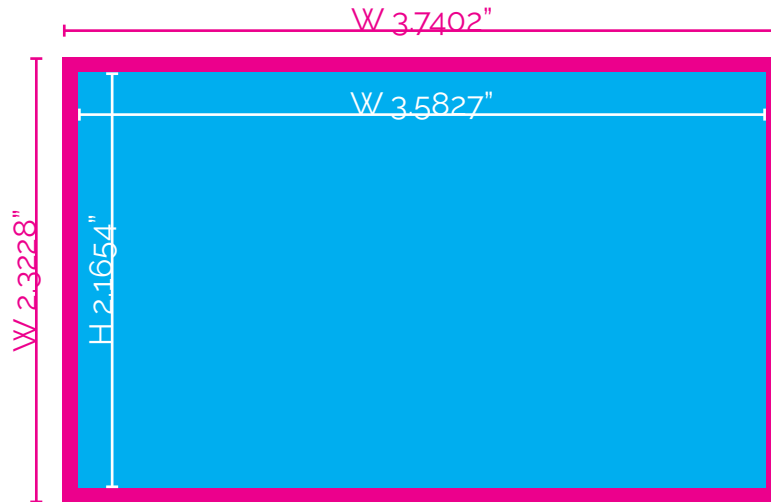

# Business Card

Final Product Size: W 3.5827" x H 2.1654"  
Make sure your text fits in Final Product Size Area.

Design Area: W 3.7402" x H 2.3228"  
Do NOT put text in Design Area.

# 5"x7"

Final Product Size: W 4.9931" x H 6.9931"  
Make sure your text fits in Final Product Size Area.

Design Area: W 5.0787" x H 7.0787"  
Do NOT put text in Design Area.

# Ticket

Final Product Size: W 7.874" x H 7.874"  
Make sure your text fits in Final Product Size Area.

Design Area: W 8.0315" x H 2.4772"  
Do NOT put text in Design Area.

# 1/4 Letter

Final Product Size: W 3.7362" x H 5.25"  
Make sure your text fits in Final Product Size Area.

Design Area: W 3.8937" x H 5.4075"  
Do NOT put text in Design Area.