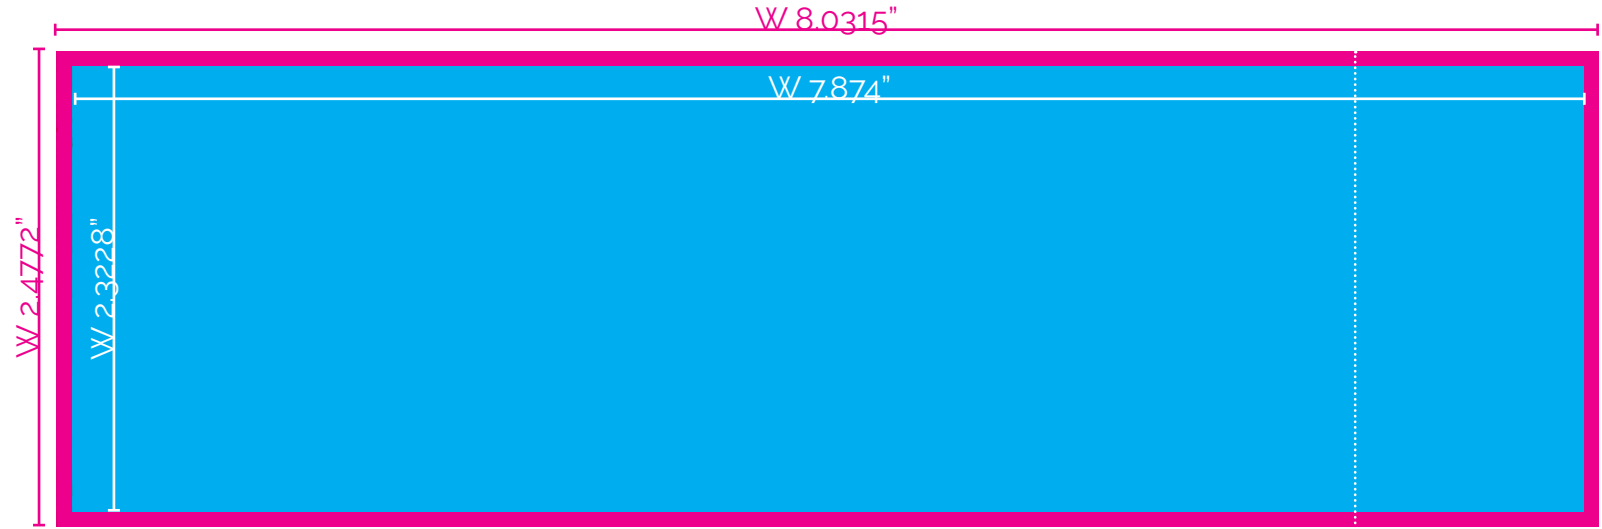

# Business Card

Final Product Size: W 3.5827" x H 2.1654"  
Make sure your text fits in Final Product Size Area.

Design Area: W 3.7402" x H 2.3228"  
Do NOT put text in Design Area.

# Half Letter

Final Product Size: W 5.1181" x H 7.874"  
Make sure your text fits in Final Product Size Area.

Design Area: W 5.2638" x H 8.0315"  
Do NOT put text in Design Area.

# Ticket

Final Product Size: W 7.874" x H 7.874"  
Make sure your text fits in Final Product Size Area.

Design Area: W 8.0315" x H 2.4772"  
Do NOT put text in Design Area.

# 1/4 Letter

Final Product Size: W 3.7362" x H 5.25"  
Make sure your text fits in Final Product Size Area.

Design Area: W 3.8937" x H 5.4075"  
Do NOT put text in Design Area.