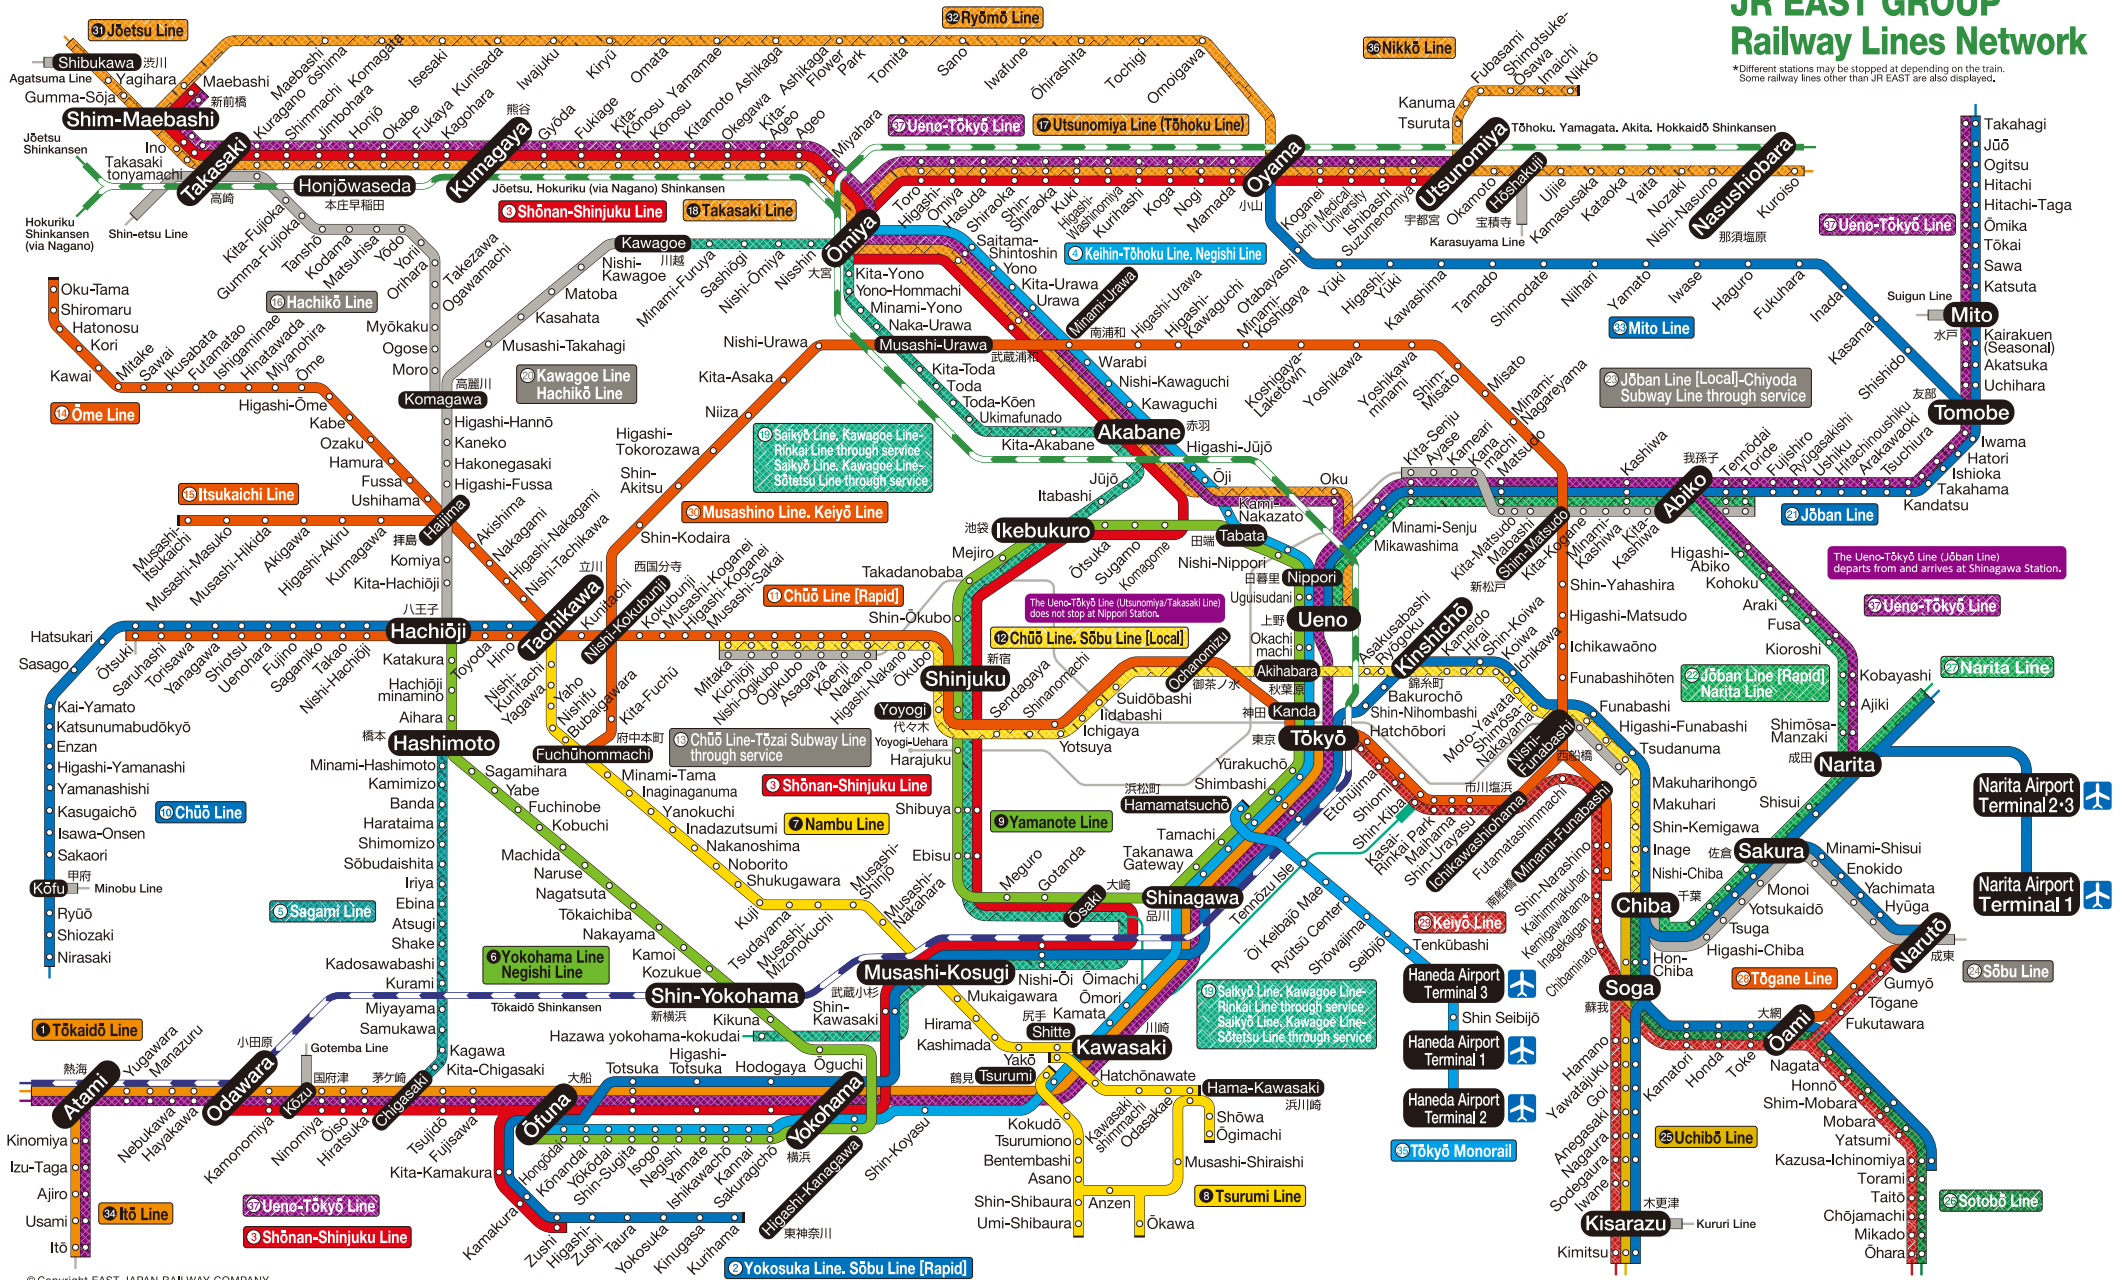

JR EAST GROUP Railway Lines Network

● Tōkaidō Line ● Yokosuka Line Sōbu Line [Rapid] ● Shōnan-Shinjuku Line ● Keihin-Tōhoku Line Negishi Line ● Sagami Line ● Yokohama Line Negishi Line through service ● Nambu Line ● Tsurumi Line	● Yamanote Line ● Chūō Line ● Chūō Line [Rapid] ● Chūō Line Sōbu Line [Local] ● Chūō Line-Tōzai Subway Line through service ● Ōme Line ● Itsukaichi Line	● Hachikō Line ● Utsunomiya Line (Tōhoku Line) ● Takasaki Line ● Saikyō Line, Kawagoe Line-Rinkai Line through service ● Saikyō Line, Kawagoe Line-Sōtetsu Line through service ● Kawagoe Line Hachikō Line ● Jōban Line ● Jōban Line [Rapid] Narita Line	● Jōban Line [Local]-Chiyoda Subway Line through service ● Sōbu Line ● Uchibō Line ● Sotobō Line ● Tōkyō Monorail ● Tōgane Line ● Keiyō Line	● Musashino Line Keiyō Line ● Jōetsu Line ● Ryōmō Line ● Mito Line ● Itō Line ● Tōkyō Monorail ● Nikkō Line ● Ueno-Tōkyō Line