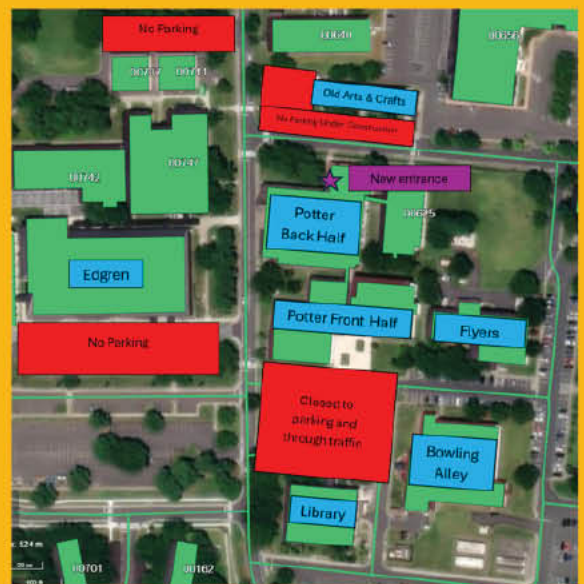

Specialty Facilities

- Racquetball Courts → Temporarily unavailable during renovations

Locker Rooms & Recovery

- Showers/Saunas → Available in Potter Fitness Center back building (BLDG. 620) or Freedom Fitness Center (BLDG. 1962)

Follow us on FB for a daily update on location of Mega Weight Room equipment during the 3-day relocation
@MisawaFitness&Sports

Potter Fitness Center (BLDG. 620) Layout

Parking

Starting Friday, May 1, Potter Fitness Center Parking Lot will be CLOSED (no parking or through traffic)

FSS OPERATIONS

SERVICES RELOCATION PLAN

Fit Pit

- Friday, April 3: Last day at PFC → Misawa Club BLDG. 485, Tomodachi Room
- Tuesday, April 7: Fit Pit operations open at the Misawa Club (M–F 7 a.m.–4:30 p.m.)