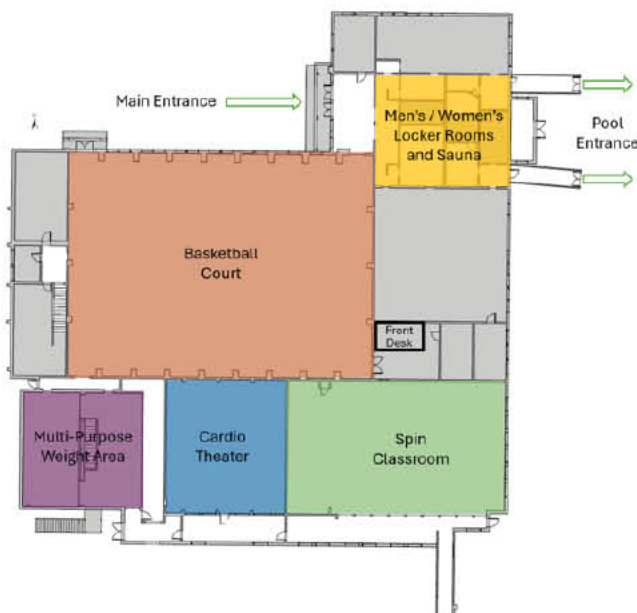

Weight Training & Cardio

- Mega Weight Room → BLDG. 1006, Bay 1
- Overflow Cardio Room → BLDG. 1006, Bay 1

Training Spaces

- Spin Classes → BLDG. 620 (Aggression Mat Area)
- Multi-Purpose Room → BLDG. 620 (Adjacent to Aggression Mat Area)
- Aggression Mat Area → BLDG. 1006, Bay 1

Specialty Facilities

- Racquetball Courts → Temporarily unavailable during renovations

Locker Rooms & Recovery

- Showers/Saunas → Available in Potter Fitness Center back building (BLDG. 620) or Freedom Fitness Center (BLDG. 1962)

Follow us on FB for a daily update on location of Mega Weight Room equipment during the 3-day relocation
@MisawaFitness&Sports

Potter Fitness Center (BLDG. 620) Layout

Parking

Starting Friday, May 1, Potter Fitness Center Parking Lot will be CLOSED (no parking or through traffic)

FSS OPERATIONS

SERVICES RELOCATION PLAN

Fit Pit

- Friday, April 3: Last day at PFC → Misawa Club BLDG. 485, Tomodachi Room
- Tuesday, April 7: Fit Pit operations open at the Misawa Club (M–F 7 a.m.–4:30 p.m.)